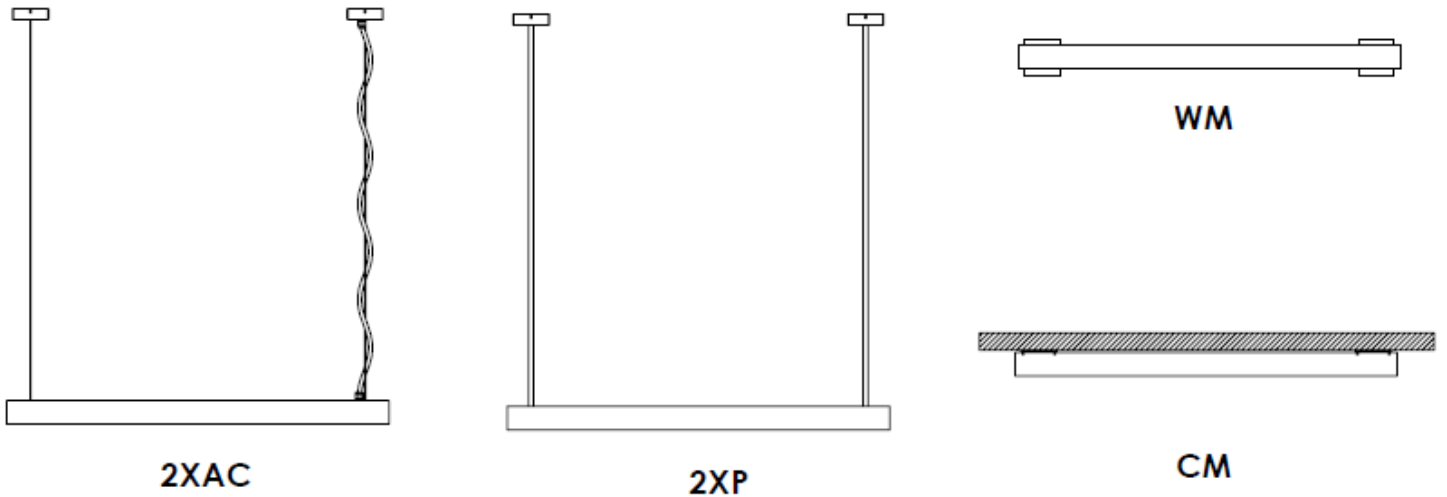

Date:

Type:

Project:

ZRR PENDANT

A narrow rectilinear luminaire that features an inconspicuous modern design. Made from 6061 aluminum extrusion, gives downward illumination with flat lens at the bottom. Can also be installed as wall mounted or surface ceiling mounted. Standard is 3" square and available in various lengths.

→ Info on this spec sheet will change without notice as product development is an ongoing process.

Dimensions & Mounting (drawings are not to scale; all dimensions in inches)

MOUNTING OPTIONS:

FIXTURE	DIM "A" (LENGTH)	DIM "B" (MOUNTING POINT)
ZRR-24	24.00	18.00
ZRR-36	36.00	30.00
ZRR-48	48.00	42.00
ZRR-60	60.00	54.00
ZRR-72	72.00	66.00