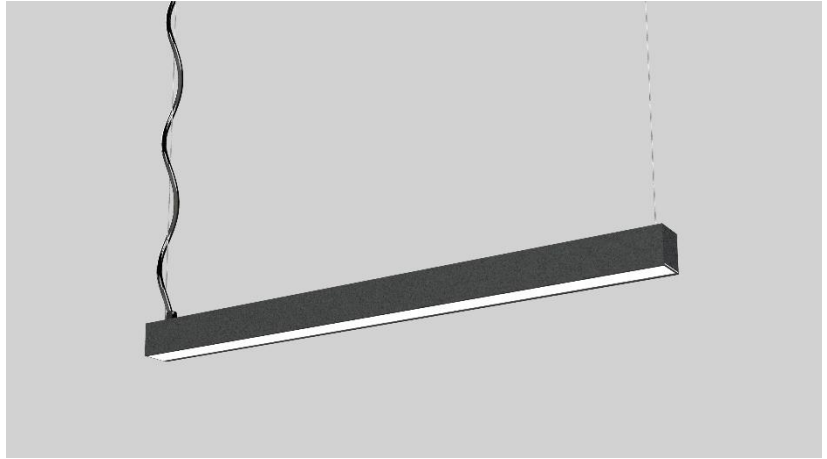

Date:

Type:

Project:

ZRR PENDANT

A narrow rectilinear luminaire that features an inconspicuous modern design. Made from 6061 aluminum extrusion, gives downward illumination with flat lens at the bottom. Can also be installed as wall mounted or surface ceiling mounted. Standard is 3" square and available in various lengths.

Name	Length (in inches)		Lamping	Lumens*	Color Temperature	Electrical			Mounting Options
ZRR	24	24"	24 W LED	4224	5000K			2XP24	Two 24" sturdy pendant stems
	36	36"	36 W LED	6336	4000K	UNV	120-277V	2XAC48	Two 48" aircraft cables
	48	48"	48 W LED	8448	3500K	HLV	347-480V	WM	Wall mounted
	60	60"	60 W LED	10560	3000K			CM	Surface ceiling mounted
	72	72"	72 W LED	12672					

Contact Solera for other mounting options

Lens		Light Pattern		Options			Finishes	
OPL	Flat opal polycarbonate lens (Std)	D	Down light only	DM	0-10V dimming	BL	Black	
CPL	Flat clear polycarbonate lens			DM1	1% dimming	BZ	Bronze	
FL	Flat frosted lens			EM	Emergency driver	WH	White	
				RB	Remote driver	SG	Silver Grey	
				RGBW	Programmable color changing LEDs	BA4	Brushed Aluminum #4	
				RUN	Continuous run, contact Factory	CC	Custom Color	