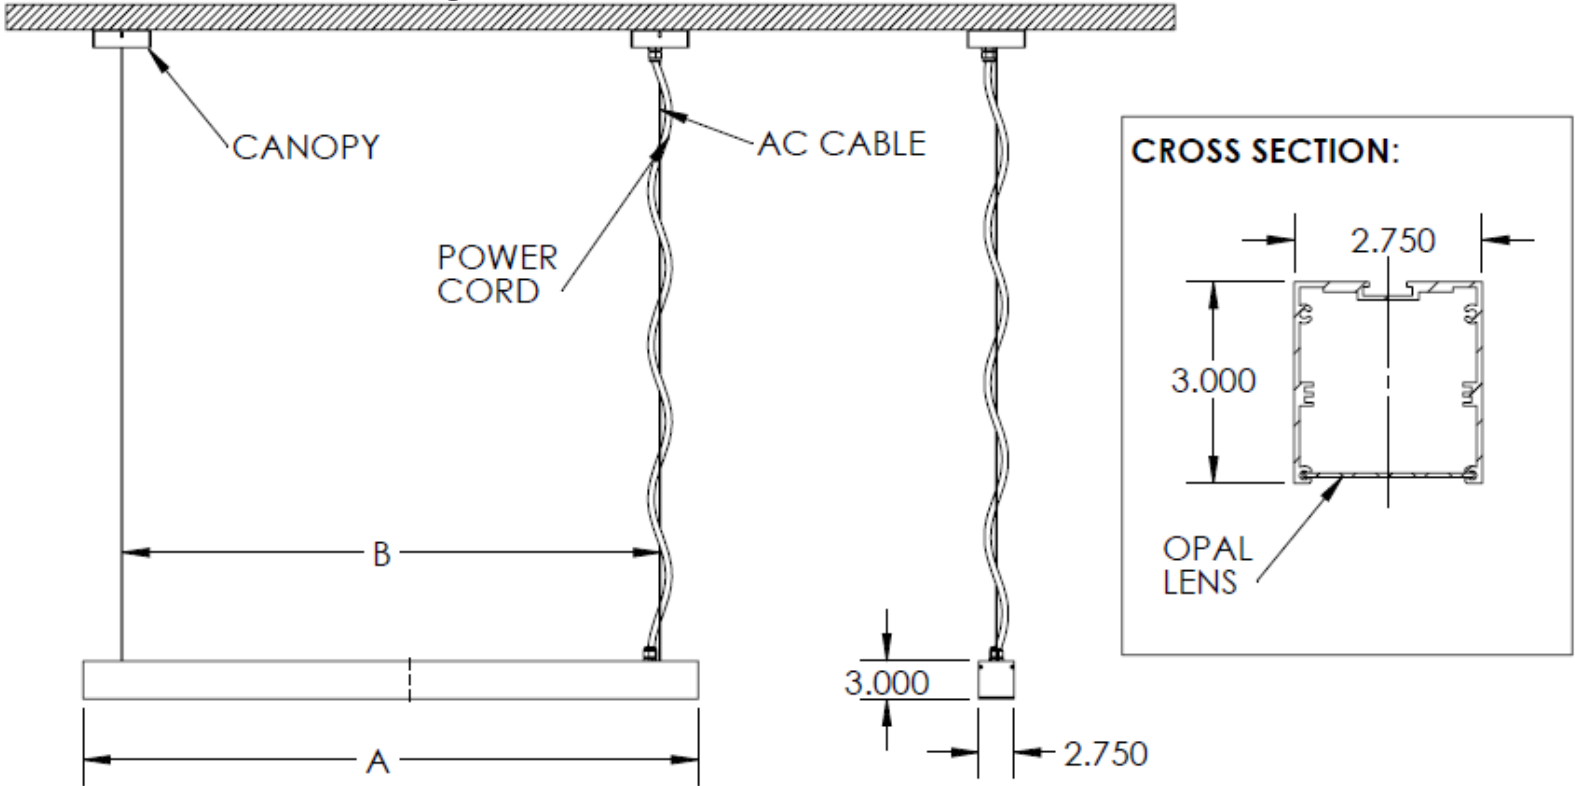

Date:

Type:

Project:

ZRR PENDANT

A narrow rectilinear luminaire that features an inconspicuous modern design. Made from 6061 aluminum extrusion, gives downward illumination with flat lens at the bottom. Can also be installed as wall mounted or surface ceiling mounted. Standard is 3" square and available in various lengths.

→ Info on this spec sheet will change without notice as product development is an ongoing process.

Dimensions & Mounting (drawings are not to scale; all dimensions in inches)

MOUNTING OPTIONS:

FIXTURE	DIM "A" (LENGTH)	DIM "B" (MOUNTING POINT)
ZRR-24	24.00	18.00
ZRR-36	36.00	30.00
ZRR-48	48.00	42.00
ZRR-60	60.00	54.00
ZRR-72	72.00	66.00