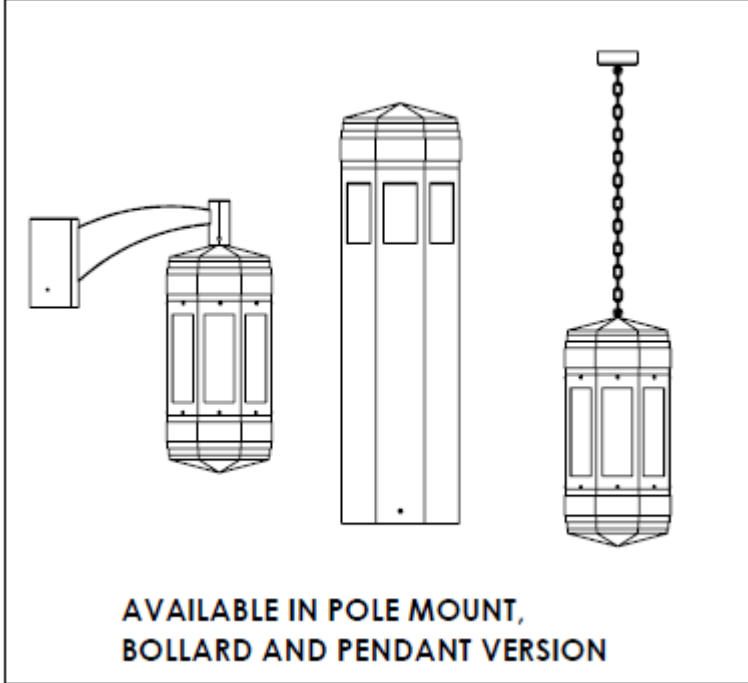

Date:

Type:

Project:

VELA WALL MOUNT

Neo-classical design with robust octagonal housing made from extruded aluminum. Gives illumination on all sides. This is a design family available in different mounting versions.

→ Info on this spec sheet will change without notice as product development is an ongoing process.

Dimensions & Mounting (drawings are not to scale; all dimensions in inches)

MOUNTING DETAILS:

**AVAILABLE IN POLE MOUNT,
BOLLARD AND PENDANT VERSION**