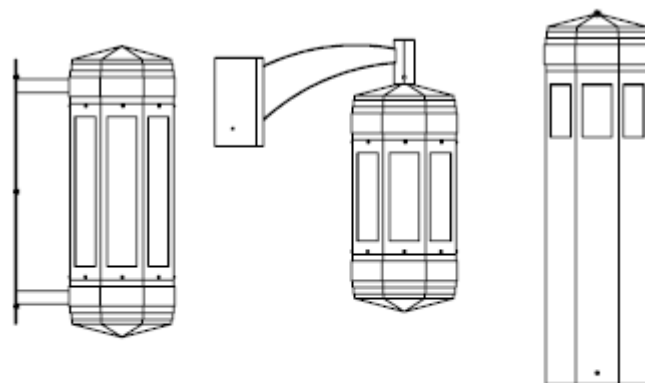

Date:

Type:

Project:

VELA PENDANT

Luminaire features an extruded aluminum octagonal housing with neo-classical design. Gives illumination on all sides. This is a design family available in different mounting versions.

Name	Lamping	Lumens*	Color Temperature	Electrical	Mounting Options		
VELA	48W LED	7900	5000K 4000K 3500K 3000K	UNV	120-277V	CHAIN	Hung by chain, contact Solera for chain length 24" sturdy pendant stem
				HLV	347-480V	P	
						AC	Aircraft cable, 48" standard length
						PM	Pole mounted, see under Exterior Luminaire
Contact Factory for other mounting options							

Dimensions & Mounting (drawings are not to scale; all dimensions in inches)

AVAILABLE IN WALL MOUNT, POLE MOUNT AND BOLLARD VERSION