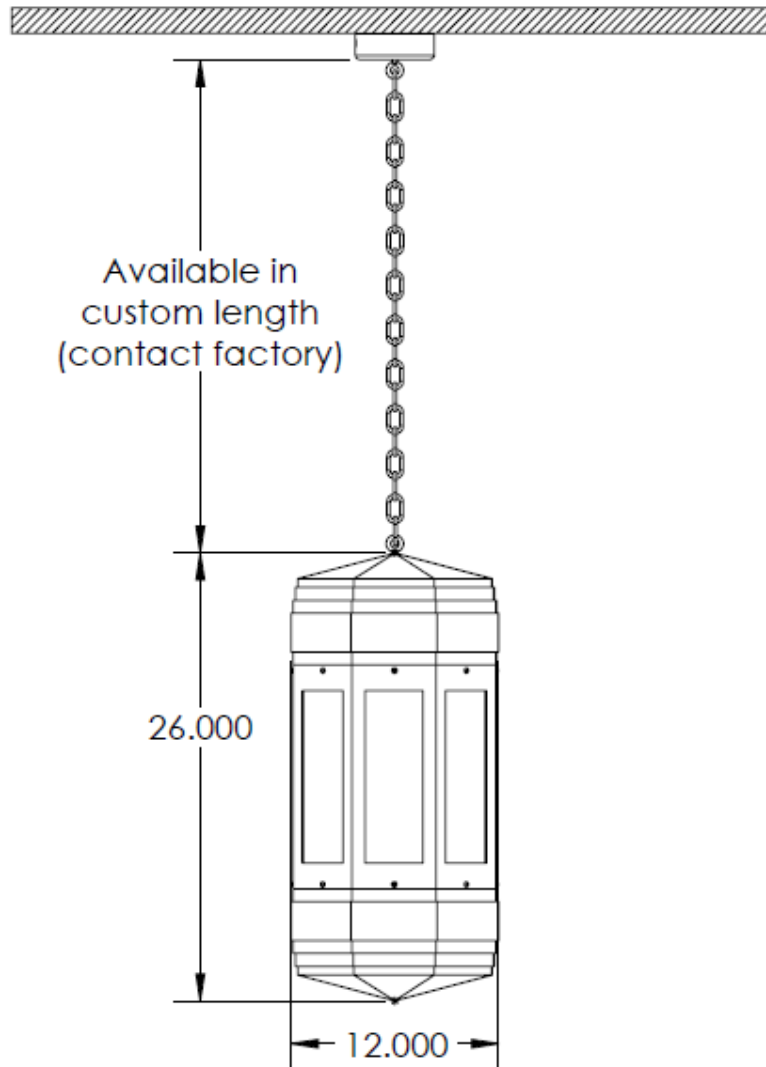

Name	Lamping	Lumens*	Color Temperature	Electrical	Mounting Options		
VELA	48W LED	7900	5000K 4000K 3500K 3000K	UNV	120-277V	CHAIN	Hung by chain, contact Solera for chain length 24" sturdy pendant stem
				HLV	347-480V	P	
						AC	Aircraft cable, 48" standard length
						PM	Pole mounted, see under Exterior Luminaire
Contact Factory for other mounting options							

Dimensions & Mounting (drawings are not to scale; all dimensions in inches)

AVAILABLE IN WALL MOUNT, POLE MOUNT AND BOLLARD VERSION