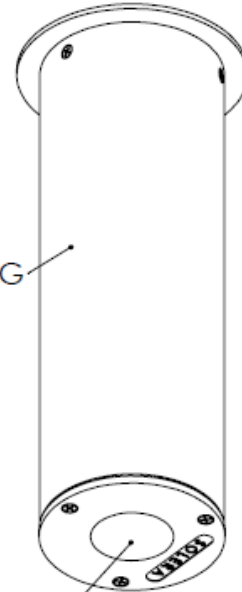

Date:

Type:

Project:

SRBP-4 PENDANT

4" cylindrical pendant that emits light directly downwards. Housing is made from aluminum extrusion, silicone sealed for full weather protection. Available in three (3) luminaire heights. Check out other mounting options under Indoor Surface Luminaire.

Name	Sizes	Light Engine	Lumens*	Color Temp	Electrical	Mounting
SRBP-4	10	4 X 10"	15W LED	5000K	UNV 120-277V	P48 Fixture suspended from a 48" pendant stem
	12	4 X 12"		4000K	HLV 347-480V	
	18	4 X 18"		3500K 3000K		AC48 Fixture suspended from a 48" aircraft cable CM Ceiling mounted

Lens	Light Pattern	Options	Finishes				
CG	Clear lens (Std)	WB-D	Wide beam, down light (Std)	DM	0-10V dimming	BL	Black
		MB-D	Medium beam, down light	TP	Tamperproof hardware & screws	WH	White
				MP	Mono-point mounting	SG	Silver Grey
NB-D	Narrow beam, down light			BZ	Bronze		
				BA4	Brushed aluminum #4		
				CC	Custom Color		

Dimensions & Mounting (measurements in inches; drawings are not to scale)

RECESSED J-BOX
(BY OTHERS)

ALUMINUM
FIXTURE HOUSING

CLEAR LENS

MOUNTING OPTIONS:

SRBC-4

SRBP-4-AC48

SRBP-4-P48