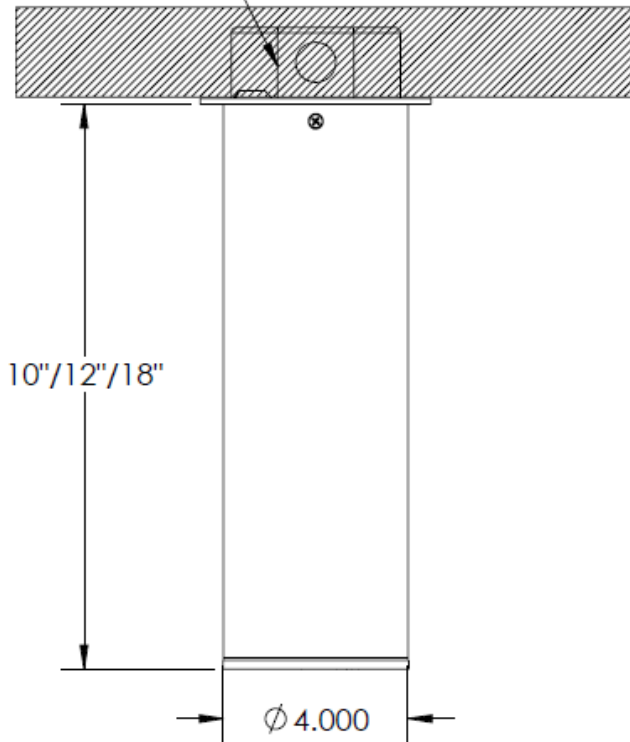

Name	Sizes	Light Engine	Lumens*	Color Temp	Electrical	Mounting
SRBP-4	10	4 X 10"	15W LED	5000K	UNV 120-277V	P48 Fixture suspended from a 48" pendant stem
	12	4 X 12"		4000K	HLV 347-480V	
	18	4 X 18"		3500K 3000K		AC48 Fixture suspended from a 48" aircraft cable CM Ceiling mounted

Dimensions & Mounting (measurements in inches; drawings are not to scale)

RECESSED J-BOX
(BY OTHERS)

ALUMINUM
FIXTURE HOUSING

CLEAR LENS

MOUNTING OPTIONS:

SRBC-4

SRBP-4-AC48

SRBP-4-P48