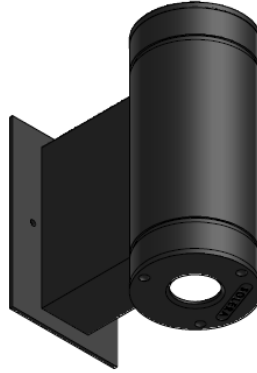

Dimensions & Mounting (measurements in inches; drawings are not to scale)

2SRBK4