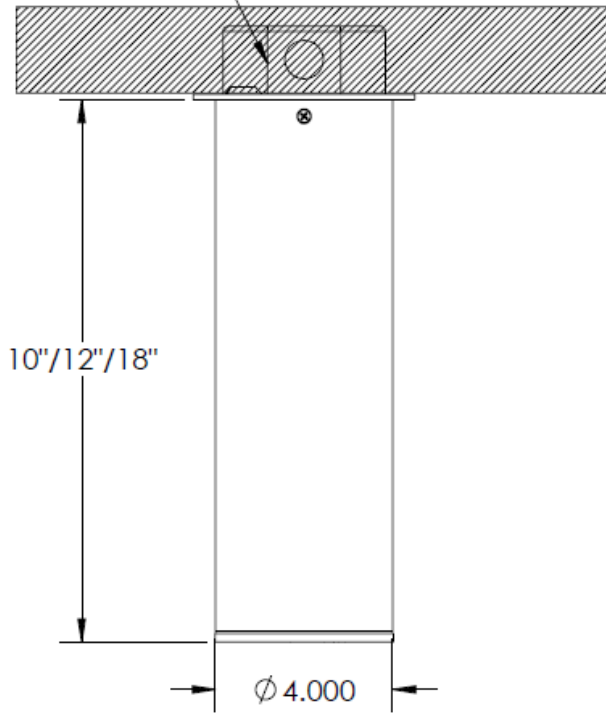

Date:

Type:

Project:

SRBC-4 CEILING MOUNT

4" cylindrical luminaire that emits light downwards direct from ceiling. Housing is made from aluminum extrusion, silicone sealed for full weather protection. Three (3) sizes available. Check out other mounting options.

Dimensions & Mounting (measurements in inches; drawings are not to scale)

RECESSED J-BOX
(BY OTHERS)

ALUMINUM
FIXTURE HOUSING

CLEAR LENS

MOUNTING OPTIONS: