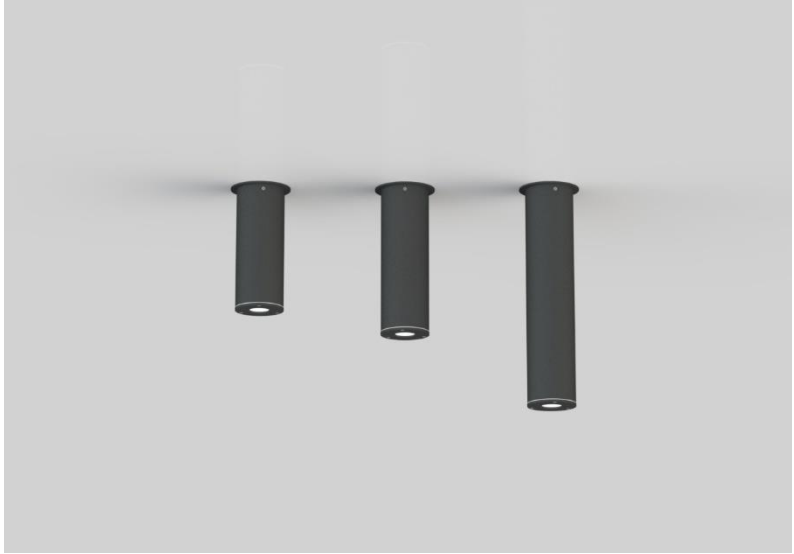

Date:

Type:

Project:

SRBC-4 CEILING MOUNT

4" cylindrical luminaire that emits light downwards direct from ceiling. Housing is made from aluminum extrusion, silicone sealed for full weather protection. Three (3) sizes available. Check out other mounting options.

| Name | Sizes | Light Engine | Lumens* | Color Temp | Electrical | Mounting |
|--------|-------|--------------|---------|----------------|--|---|
| SRBC-4 | 10 | 15W LED | 1300 | 5000K | UNV 120-277V | CM Ceiling mounted |
| | 12 | | | 4000K | HLV 347-480V | P48 Fixture suspended from a 48" pendant stem |
| | 18 | | | 3500K 3000K | AC48 Fixture suspended from a 48" aircraft cable | |

| Lens | Light Pattern | Options | Finishes |
|---------------------|----------------------------------|----------------------------------|-------------------------|
| CG Clear lens (Std) | WB-D Wide beam, down light (Std) | DM 0-10V dimming | BL Black |
| | MB-D Medium beam, down light | TP Tamperproof hardware & screws | WH White |
| | NB-D Narrow beam, down light | MP Mono-point mounting | SG Silver Grey |
| | | | BZ Bronze |
| | | | BA4 Brushed aluminum #4 |
| | | | CC Custom Color |