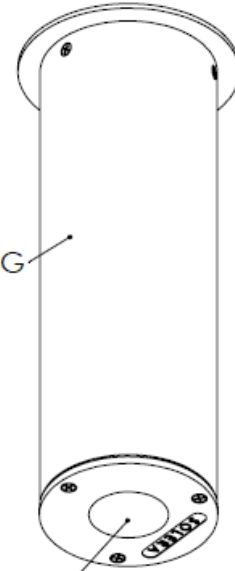

Date:

Type:

Project:

SRBC-4 CEILING MOUNT

4" cylindrical luminaire that emits light downwards direct from ceiling. Housing is made from aluminum extrusion, silicone sealed for full weather protection. Three (3) sizes available. Check out other mounting options.

Dimensions & Mounting (measurements in inches; drawings are not to scale)

RECESSED J-BOX
(BY OTHERS)

ALUMINUM
FIXTURE HOUSING

CLEAR LENS

MOUNTING OPTIONS: