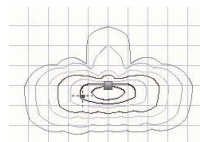

Warranty: [5-year limited warranty](#)

FIXTURE	"DIM-A"	"DIM-B"	"DIM-C"
SOX-WM-S	10.00	6.00	4.50
SOX-WM-L	15.00	6.00	4.50

Distributions:

TYPE-II

TYPE-III

TYPE-IV

--	--	--	--	--	--	--	--	--

Name	Light Engine	Color Temperature	Electrical	Mounting	Lens	Light Pattern	Options	Finish
SOX-WM-S	20W LED (max)	3000K	UNV	WM-OCT	CPL	TY2	DM DM1	BL
SOX-WM-L	40W LED (max)	3500K	HLV			TY3	TP/TS WL	BZ
		4000K				TY4		WH
		5000K						SG
Contact Factory for custom dimensions								CC

Notes:

- 3000K – 152 lm/W
- 3500K – 153 lm/W
- 4000K – 160 lm/W
- 5000K – 160 lm/W
- UNV – Universal voltage (120V - 277V)
- HLV – High Low voltage (347V)
- WM-OCT – Wall mount over octagonal J-box (North America only)
- CPL – Clear lens
- TY2 – Type II light distribution
- TY3 – Type III light distribution
- TY4 – Type IV light distribution
- DM – 0-10V dimming
- DM1 – 1% dimming
- TP/TS – Tamperproof hardware
- WL – Wet location
- BL – Minitex black
- BZ – Minitex bronze
- WH – Minitex white
- SG – Minitex silver gray
- CC – Custom color (Confirm RAL No. prior to production)