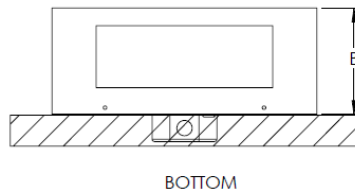

Date: _____

Type: _____

Project: _____

SOX-WM WALL MOUNT

Modern and simple design. Wall mounted down light fixture with TYPE-II, TYPE-III, TYPE-IV light distribution.

Construction: Fixture housing constructed from aluminum alloy. Weatherproof silicon gasket seal for all weather protection. Stainless steel external hardware for corrosion resistance.

Mounting: Fixture is suitable to mount over octagonal J-box. (North America only)

Lens: Clear lens

Lamp: High power LEDs with 50,000 hrs. rated lamp life
L70% lumen maintenance
3000K, 3500K, 4000K, 5000K color temperature
CRI 80

Light distribution: Type II, Type III, Type IV

Driver: 60Hz, 120-277V / 347V electronic LED driver, thermally protected with low THD. 6kV native surge protection and 4kV EFT with Ambient Operating Temperature -40°C to 55°C.

Options: 0-10V Dimming, 1% Dimming, Wet location

Finish: Black, White, Silver Gray, Bronze
(Custom color available upon request)

Listing: Complies with CSA & UL Standards, for indoor and outdoor location.

Warranty: [5-year limited warranty](#)