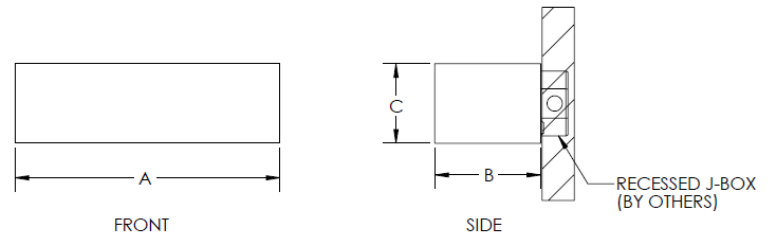

Date: _____

Type: _____

Project: _____

SOX-WM WALL MOUNT

Modern and simple design. Wall mounted down light fixture with TYPE-II, TYPE-III, TYPE-IV light distribution.

Construction: Fixture housing constructed from aluminum alloy. Weatherproof silicon gasket seal for all weather protection. Stainless steel external hardware for corrosion resistance.

Mounting: Fixture is suitable to mount over octagonal J-box. (North America only)

Lens: Clear lens

Lamp: High power LEDs with 50,000 hrs. rated lamp life
L70% lumen maintenance
3000K, 3500K, 4000K, 5000K color temperature
CRI 80

Light distribution: Type II, Type III, Type IV

Driver: 60Hz, 120-277V / 347V electronic LED driver, thermally protected with low THD. 6kV native surge protection and 4kV EFT with Ambient Operating Temperature -40°C to 55°C.

Options: 0-10V Dimming, 1% Dimming, Wet location

Finish: Black, White, Silver Gray, Bronze
(Custom color available upon request)

Listing: Complies with CSA & UL Standards, for indoor and outdoor location.

Warranty: [5-year limited warranty](#)

FIXTURE	"DIM-A"	"DIM-B"	"DIM-C"
SOX-WM-S	10.00	6.00	4.50
SOX-WM-L	15.00	6.00	4.50

Distributions: