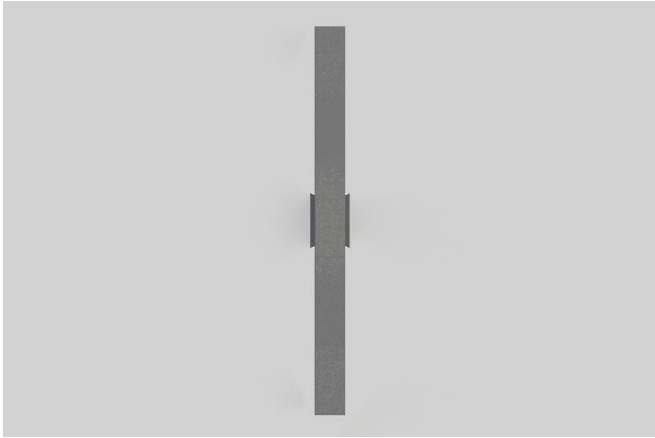

### SLIM WALL MOUNT

A sleek surface luminaire made of aluminum extrusion with a clean solid flat front and emits a back glow. Available in 3 sizes. Designed for both outdoor & indoor locations.

Name	Light Engine		Lumens*	Color Temp	Electrical	Mounting
SLIM	36	36"	20W LED	3520	5000K UNV 120-277V	WM Wall mounted
	48	48"	30W LED	5280	4000K HLV 347-480V	
	60	60"	40W LED	7040	3500K 3000K	