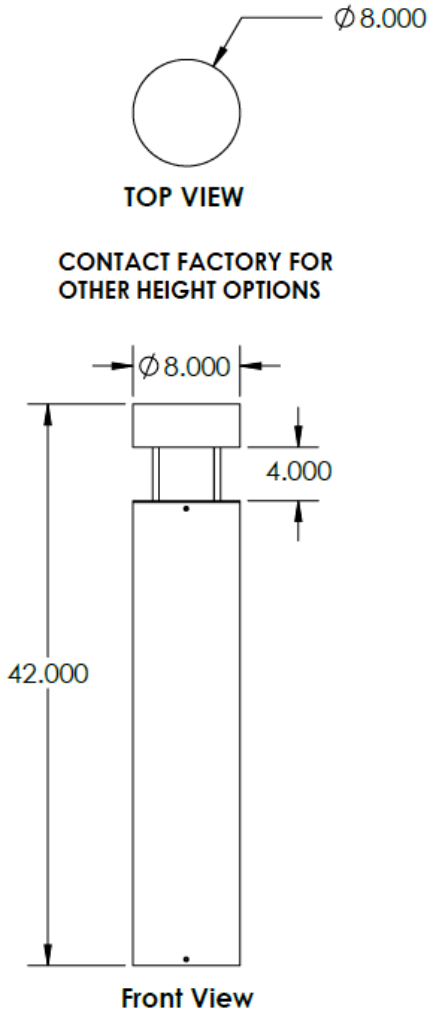

Date: \_\_\_\_\_

Type: \_\_\_\_\_

Project: \_\_\_\_\_

**SINU BOLLARD**

Round bollard with flat top and deco bars providing ample symmetrical light patterns for walkways and pathways. Our standard bollard height is 42" but specifiable to other height & feature options.

**Customization Notes:**

---

---

---

→ Info on this spec sheet will change without notice as product development is an ongoing process.

**Dimensions** (drawings are not to scale; all dimensions in inches)

**Anchoring Details** (not to scale; dimensions in inches)

**Anchorbolt Size:** 1/2" X 12" X 1-3/8"

- Hot dipped Galvanized anchor bolts
- Galvanized steel hex nuts
- Galvanized steel lock washers
- Galvanized steel flat washers

**Polar Graph**