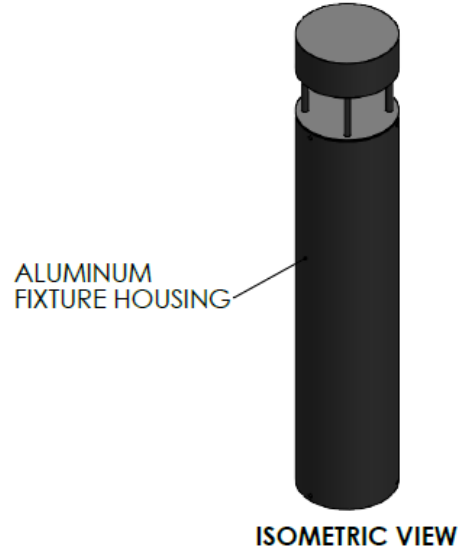

Date: \_\_\_\_\_

Type: \_\_\_\_\_

Project: \_\_\_\_\_

**SINU BOLLARD**

Round bollard with flat top and deco bars providing ample symmetrical light patterns for walkways and pathways. Our standard bollard height is 42" but specifiable to other height & feature options.

**Customization Notes:**

---

---

---

→ Info on this spec sheet will change without notice as product development is an ongoing process.

**Dimensions** (drawings are not to scale; all dimensions in inches)

**Anchoring Details** (not to scale; dimensions in inches)

**Anchorbolt Size:** 1/2" X 12" X 1-3/8"

- Hot dipped Galvanized anchor bolts
- Galvanized steel hex nuts
- Galvanized steel lock washers
- Galvanized steel flat washers

**Polar Graph**