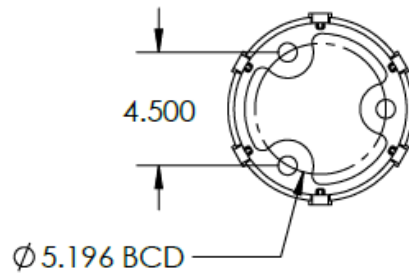

**Customization Notes:**

---

---

---

→ Info on this spec sheet will change without notice as product development is an ongoing process.

**Dimensions** (drawings are not to scale; all dimensions in inches)

**Anchoring Details** (not to scale; dimensions in inches)

**Anchorbolt Size:** 1/2" X 12" X 1-3/8"

- Hot dipped Galvanized anchor bolts
- Galvanized steel hex nuts
- Galvanized steel lock washers
- Galvanized steel flat washers

**Polar Graph**