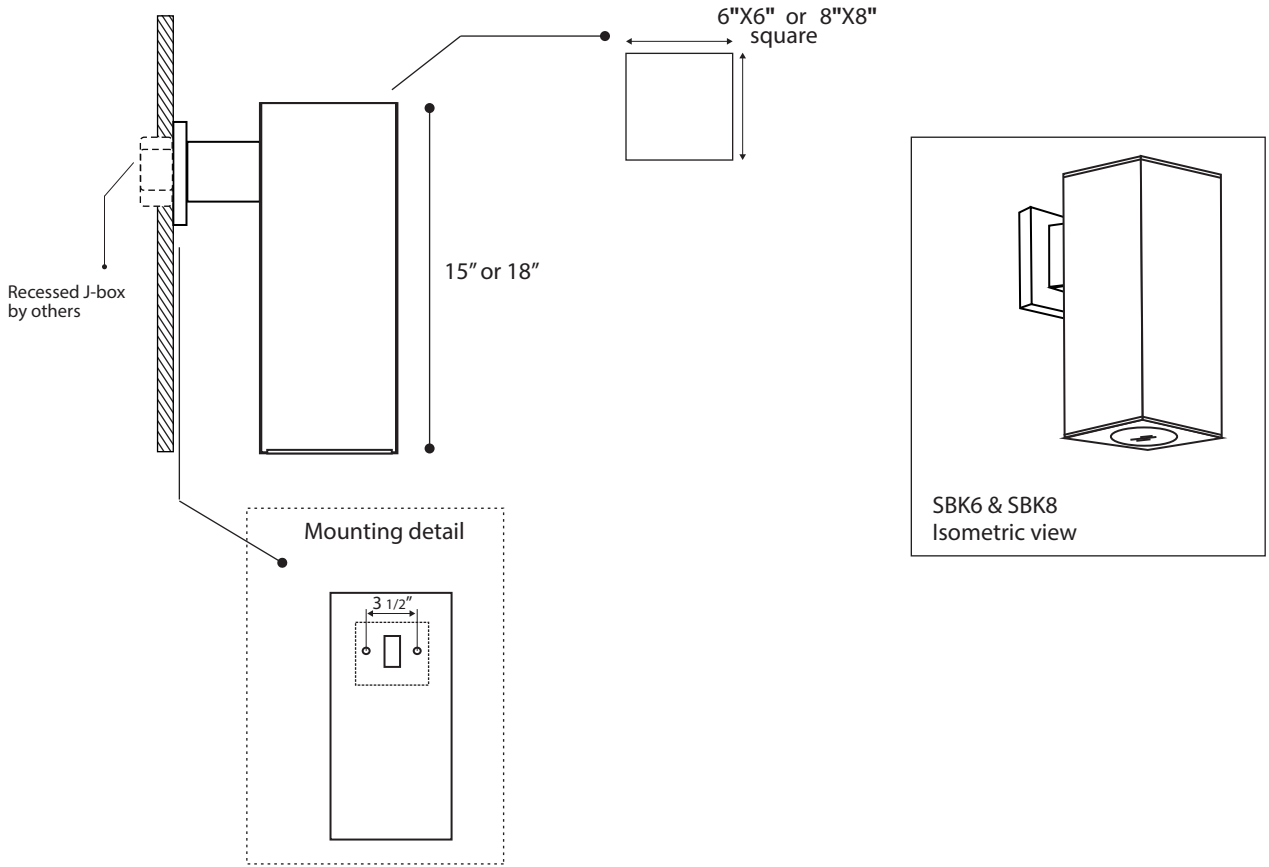

Mounting		Lens		Light Pattern		Options		Finishes	
WM	Wall mount	CG	Clear glass lens	WB	Wide beam	DM	0-10V dimming	Standard	
		FG	Frosted glass lens	MB	Medium beam	WL	Wet location	BL	Black
		PG	Prismatic glass lens	NB	Narrow beam	PC	Button photocell	WH	White
						RGBW	Programmable color changing LEDs	SG	Silver Grey
						TP	Tamperproof hardware	BZ	Bronze
						TS	Tamperproof screws	CC	Custom Color
						AEL	Quartz restrrike (relay)	See website for custom colors. Contact factory for physical samples.	
						MEL	Quartz restrrike (no relay)		

- Lumens are based on max wattage & 5000K CCT
- IES files available upon request
- Std - Standard Offering

Dimensions & Mounting:

Please note that drawings are not to scale.

Listing:

Complies to CSA and UL standards.