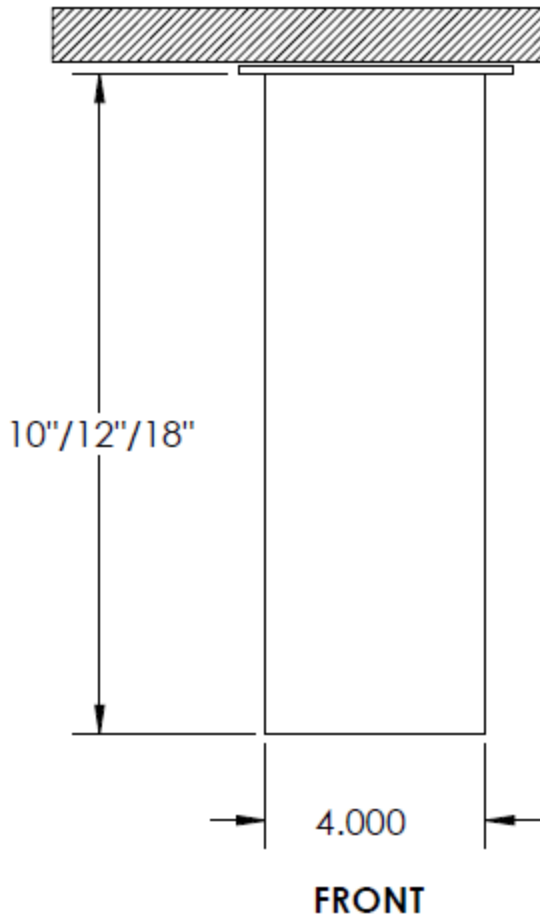

Date:

Type:

Project:

SBC4 CEILING SURFACE MOUNT

4" square luminaire that emits light downwards direct from ceiling. Housing is made from aluminum extrusion, silicone sealed for full weather protection. Standard height is 12". Contact Solera for other height and check out Exterior and Interior Luminaire Pages for other mounting options.

Name	Sizes	Light Engine	Lumens*	Color Temp	Electrical	Mounting
SBC4	12	15W LED	1300	5000K 4000K 3500K 3000K	UNV HLV 120-277V 347-480V	CM SR Ceiling surface mounted Semi-recessed
Contact Solera for other Luminaire sizes and higher lumen package				Contact Solera for other mounting options		

Dimensions & Mounting (measurements in inches; drawings are not to scale)

ALUMINUM
FIXTURE
HOUSING