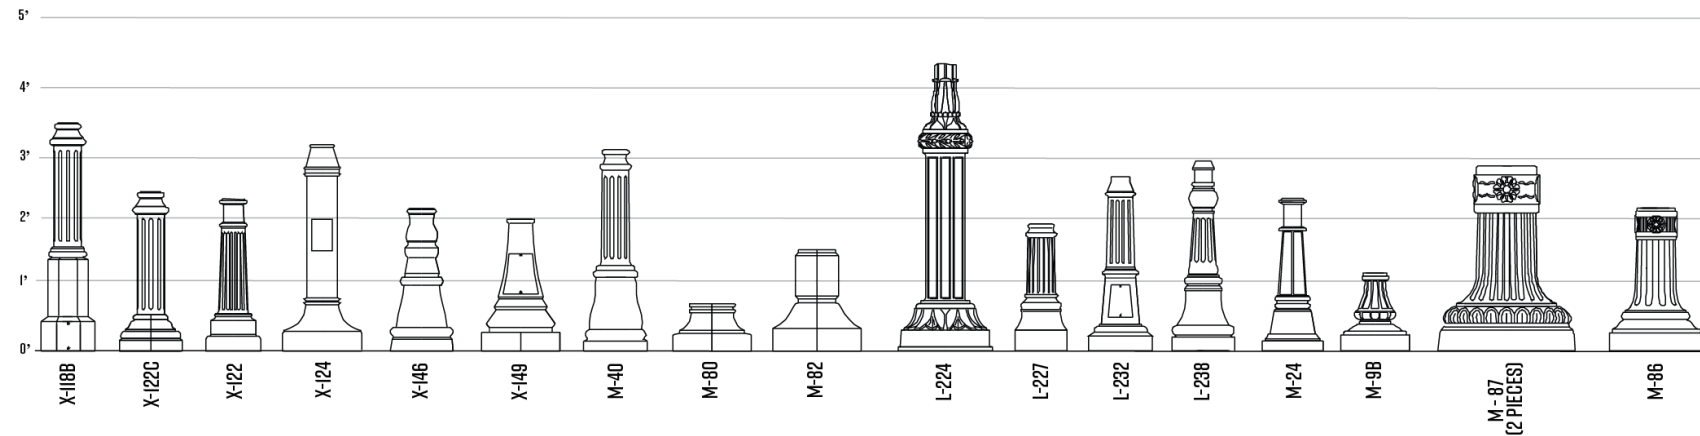

BASES AND POLES

T3/T4

ST4

EX-5

T4/T6

X-128-8

X-128-10

ST5

T3/T4: TAPERED 3" TO 4"

ST4: STRAIGHT 4"

EX-5: UP TO 20' HIGH

T4/T6: TAPERED 4" TO 6"

X-128-8: 8' HIGH, 4" TO 5"

X-128-10: 10' HIGH, 4" TO 6"

ST5: STRAIGHT 5"