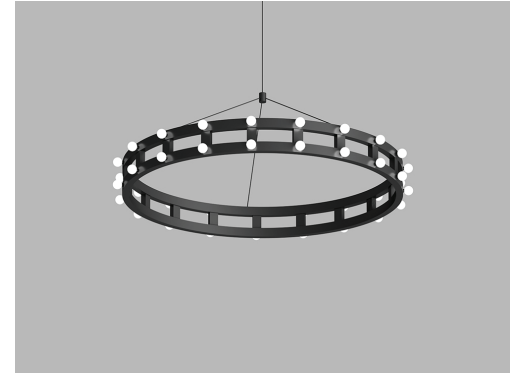

Date
Quote #
Project Name
Type

O-RING - Pendant

Description:

Circular pendant that comes with double or single ring options. Lamps by others: only medium base holders provided.

Name	Engine	Lumens	CCT	Electrical	Mounting	Lens	Pattern	Options	Finish
<input type="text"/>	<input type="text"/>	<input type="text"/>	<input type="text"/>	<input type="text"/>	<input type="text"/>	<input type="text"/>	<input type="text"/>	<input type="text"/>	<input type="text"/>

Contact for custom Contact for custom Contact for custom

Mounting	Lens	Light Pattern	Options	Finishes
3AC48-CMB 3X48" aircraft cables with individual canopies	Not available	EG Encompassing glow	SR Single ring DR Double ring	Black BL Black WH White SG Silver Grey BZ Bronze Custom
3AC48-SPD 3 aircraft cables connect to spider mount hub				
3AC48-TR 3 aircraft cables converge to a single canopy				
3AC48-SPD-P Combination of aircraft cables and stem				CC Custom Color See website for custom colors. Contact factory for physical samples.