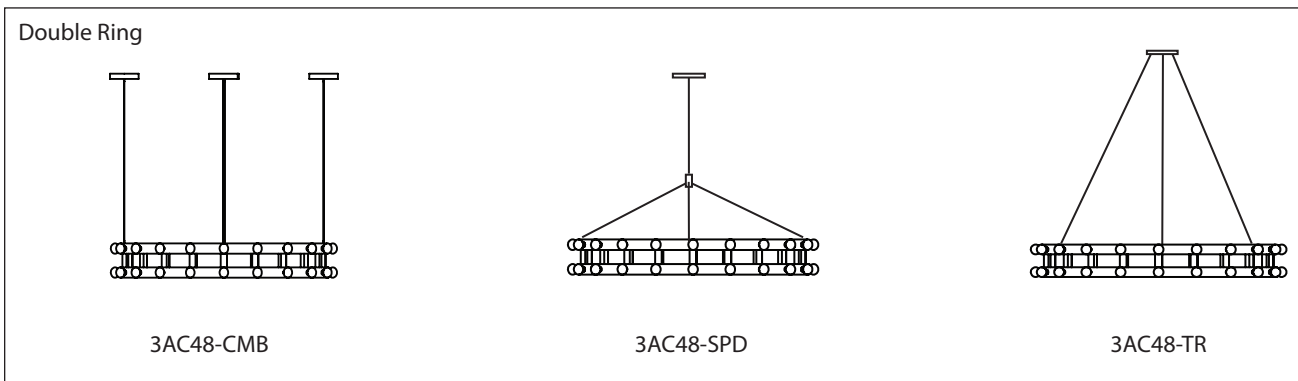

Contact for custom Contact for custom Contact for custom

Mounting	Lens	Light Pattern	Options	Finishes
3AC48-CMB 3X48" aircraft cables with individual canopies	Not available	EG Encompassing glow	SR Single ring DR Double ring	Black BL Black WH White SG Silver Grey BZ Bronze Custom
3AC48-SPD 3 aircraft cables connect to spider mount hub				
3AC48-TR 3 aircraft cables converge to a single canopy				
3AC48-SPD-P Combination of aircraft cables and stem				CC Custom Color See website for custom colors. Contact factory for physical samples.

- Lumens are based on max wattage & 5000K CCT
- IES files available upon request
- Std - Standard Offering

Dimensions & Mounting:

Please note that drawings are not to scale.

Listing:

Complies to CSA and UL standards.