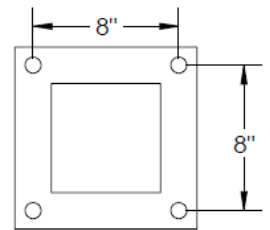

Finish: Black, White, Silver Gray, Bronze
(Custom color available upon request)

Listing: Complies with CSA & UL.
Approved for outdoor location.

Warranty: [5-year limited warranty](#)

Anchoring Details:

Anchorbolt Size: 3/4" X 18" X 3-3/4"