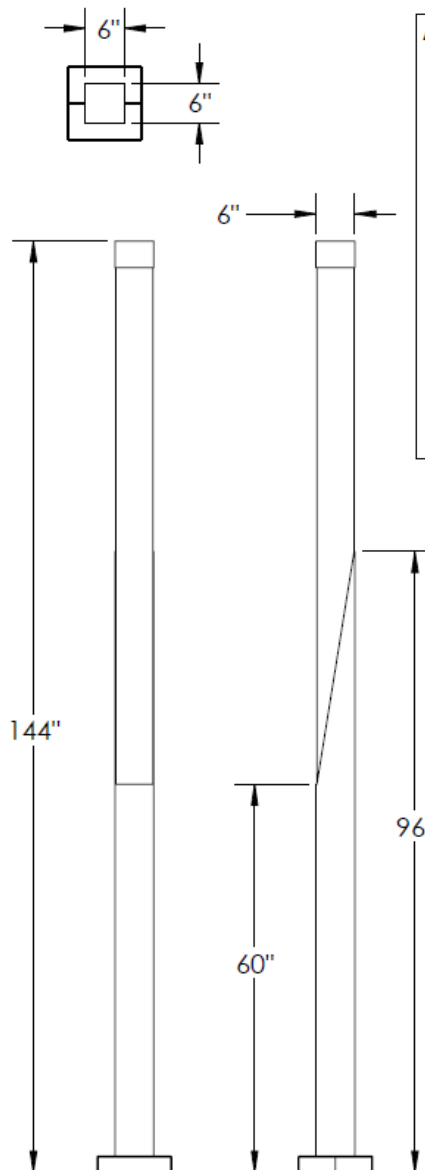

Date: _____

Type: _____

Project: _____

NEMO LIGHT COLUMN

Slim square light column with a slanting design on the shaft for a futuristic appeal

Construction: Fixture housing constructed from 6061 aluminum alloy. Weatherproof silicon gasket seal for all weather protection. Stainless steel external hardware for corrosion resistance.

Finish: Black, White, Silver Gray, Bronze
(Custom color available upon request)

Listing: Complies with CSA & UL.
Approved for outdoor location.

Warranty: [5-year limited warranty](#)

Anchoring Details:

Anchorbolt Size: 3/4" X 18" X 3-3/4"