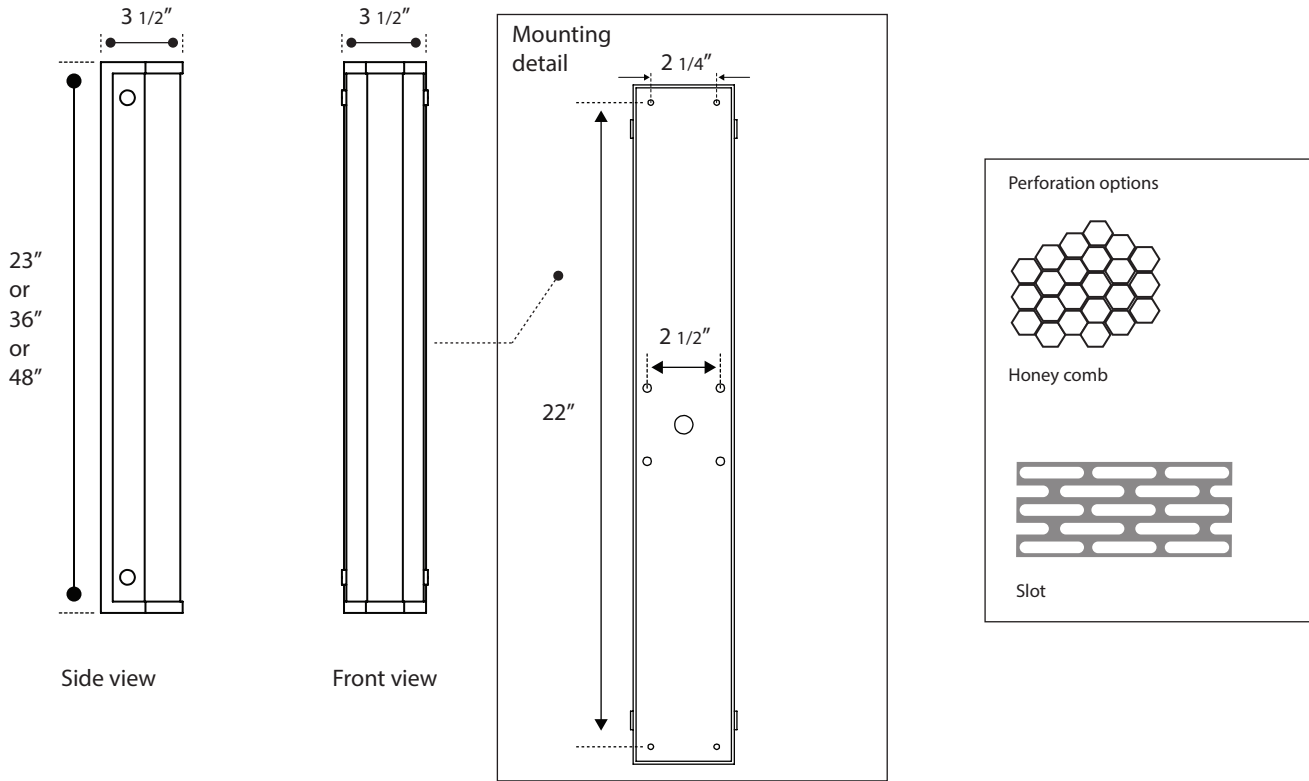

Dimensions & Mounting:

Please note that drawings are not to scale.