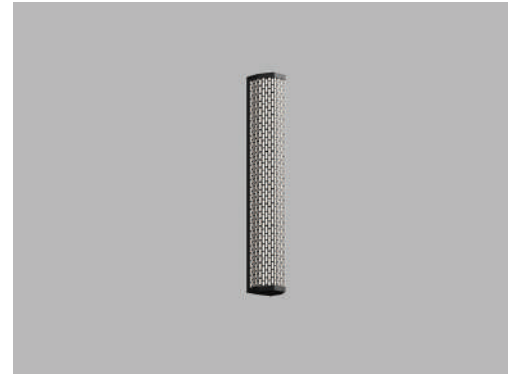

## MESH - Wall Mount

### Description:

MESH is a wall mount luminaire that gives off a unique glow effect. Aluminum frame around lens is perforated, choose between honey comb or slot. All external hardware is stainless-steel.