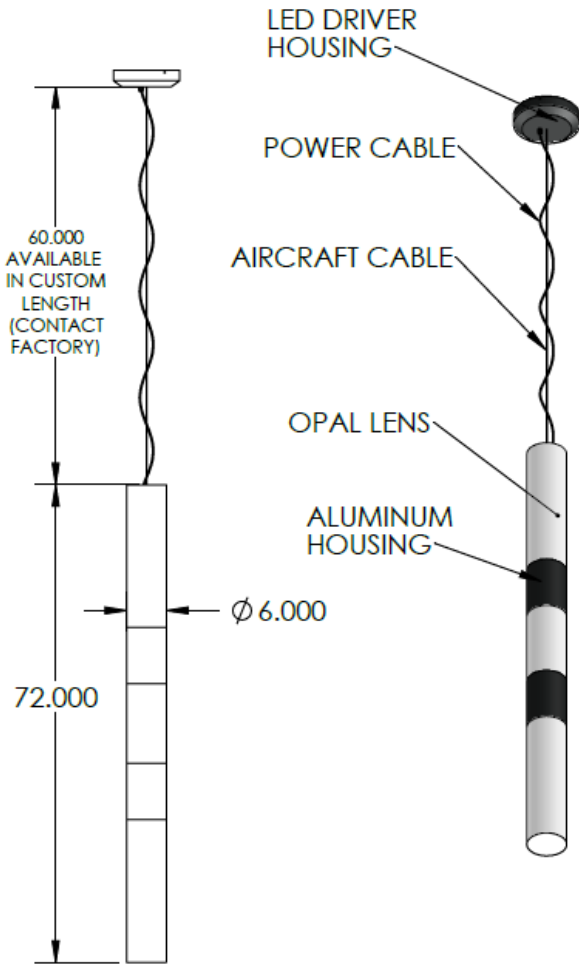

Date:
Type:
Project:

LIP-STICK - PENDANT

This is a cylindrical luminaire that can be hung in any way imaginable from the ceiling by multiple adjustable aircraft cables. The standard luminaire measures 72" long & 6" round. Two solid bands alternating with opal lens is the standard offering with option to include end caps and can be installed horizontally, vertically, in parallels, or in clusters.

Name	Lamping	Fixture Lumens*	Color Temp	Electrical		Mounting
LIP-STICK	50 W LED	6823	5000K	UNV	120-277V	60" aircraft cables with individual canopies
			4000K	HLV	347-480V	
			3000K			
	Contact Solera for other Wattages		Specify other			Contact Solera for other lengths

Dimensions & Mounting (drawings are not to scale; measurements in inches):

Polar Graph:

Type 5 Distribution

END CAP

CLUSTER

AVAILABLE IN CLUSTER AND END CAP VERSION (CONTACT FACTORY)