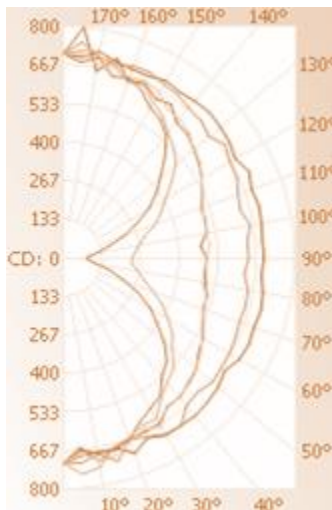

[See finishes page for custom colors](#)

*Lumens are based on maximum wattage and 5000K CCT
Std - standard

LIP-STICK - _____

Customization Notes:

▶▶▶ Info on this spec sheet will change without notice as product development is an ongoing process.

Dimensions & Mounting (drawings are not to scale; measurements in inches):

Polar Graph:

Type 5 Distribution

END CAP

CLUSTER

AVAILABLE IN CLUSTER AND END CAP VERSION (CONTACT FACTORY)