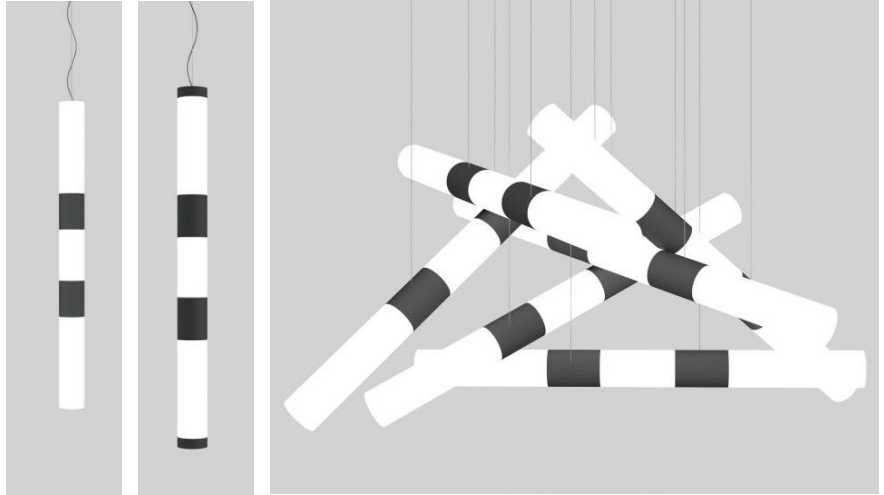

Date:
Type:
Project:

LIP-STICK - PENDANT

This is a cylindrical luminaire that can be hung in any way imaginable from the ceiling by multiple adjustable aircraft cables. The standard luminaire measures 72" long & 6" round. Two solid bands alternating with opal lens is the standard offering with option to include end caps and can be installed horizontally, vertically, in parallels, or in clusters.

Name	Lamping	Fixture Lumens*	Color Temp	Electrical		Mounting
LIP-STICK	50 W LED	6823	5000K	UNV	120-277V	60" aircraft cables with individual canopies
			4000K	HLV	347-480V	
			3000K			
	Contact Solera for other Wattages		Specify other			Contact Solera for other lengths