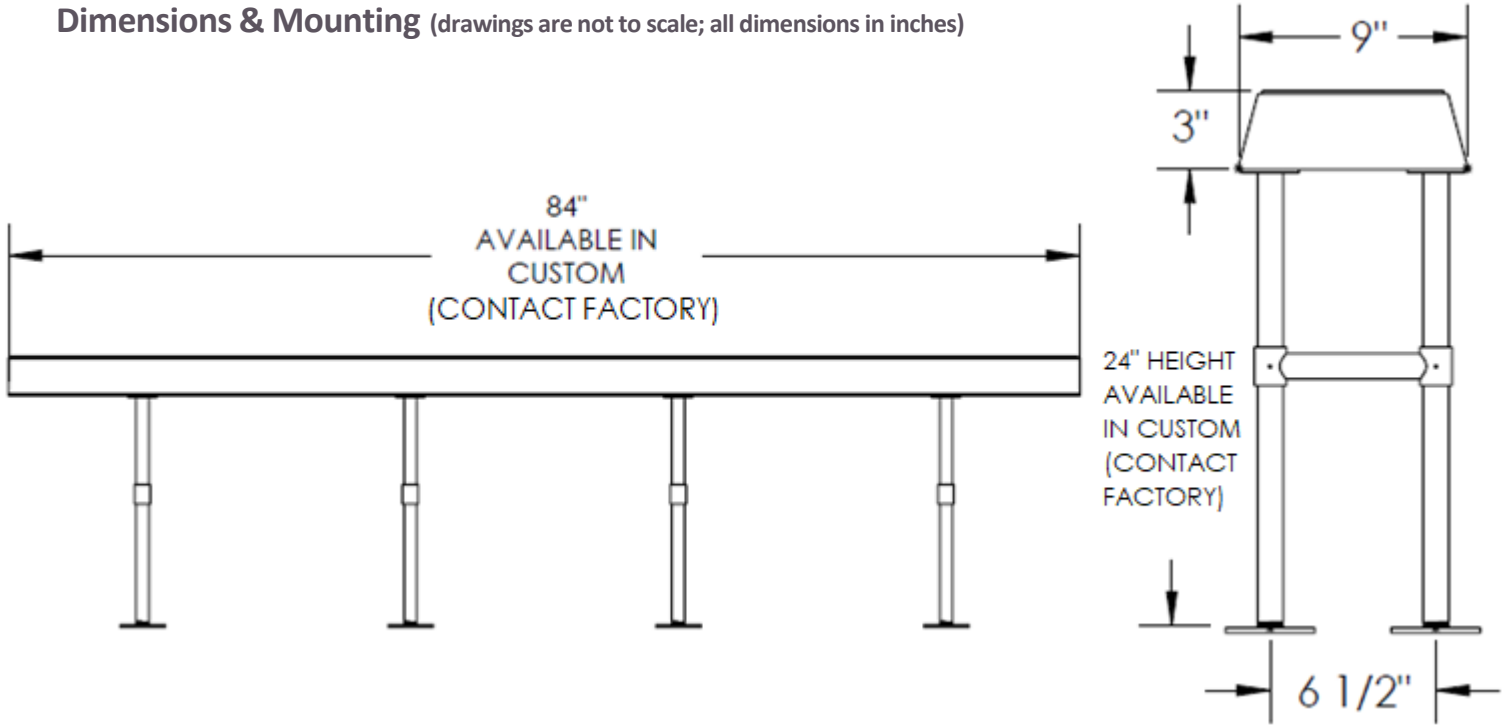

Date:

Type:

Project:

CAMELOT TABLE TOP

A narrow rectilinear luminaire that brings proper illumination to the functional workspace. Constructed from aluminum with flat sides and smooth corners emitting light directly downwards.

→ Info on this spec sheet will change without notice as product development is an ongoing process.

Dimensions & Mounting (drawings are not to scale; all dimensions in inches)

MOUNTING OPTIONS:

TABLE TOP

CONTACT FACTORY FOR OTHER MOUNTING OPTIONS