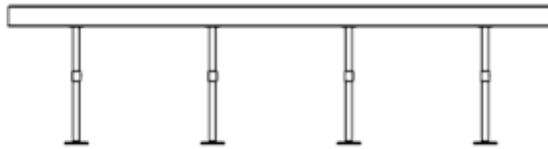

Date:

Type:

Project:

CAMELOT TABLE TOP

A narrow rectilinear luminaire that brings proper illumination to the functional workspace. Constructed from aluminum with flat sides and smooth corners emitting light directly downwards.

→ Info on this spec sheet will change without notice as product development is an ongoing process.

Dimensions & Mounting (drawings are not to scale; all dimensions in inches)

MOUNTING OPTIONS:

TABLE TOP

CONTACT FACTORY FOR OTHER MOUNTING OPTIONS