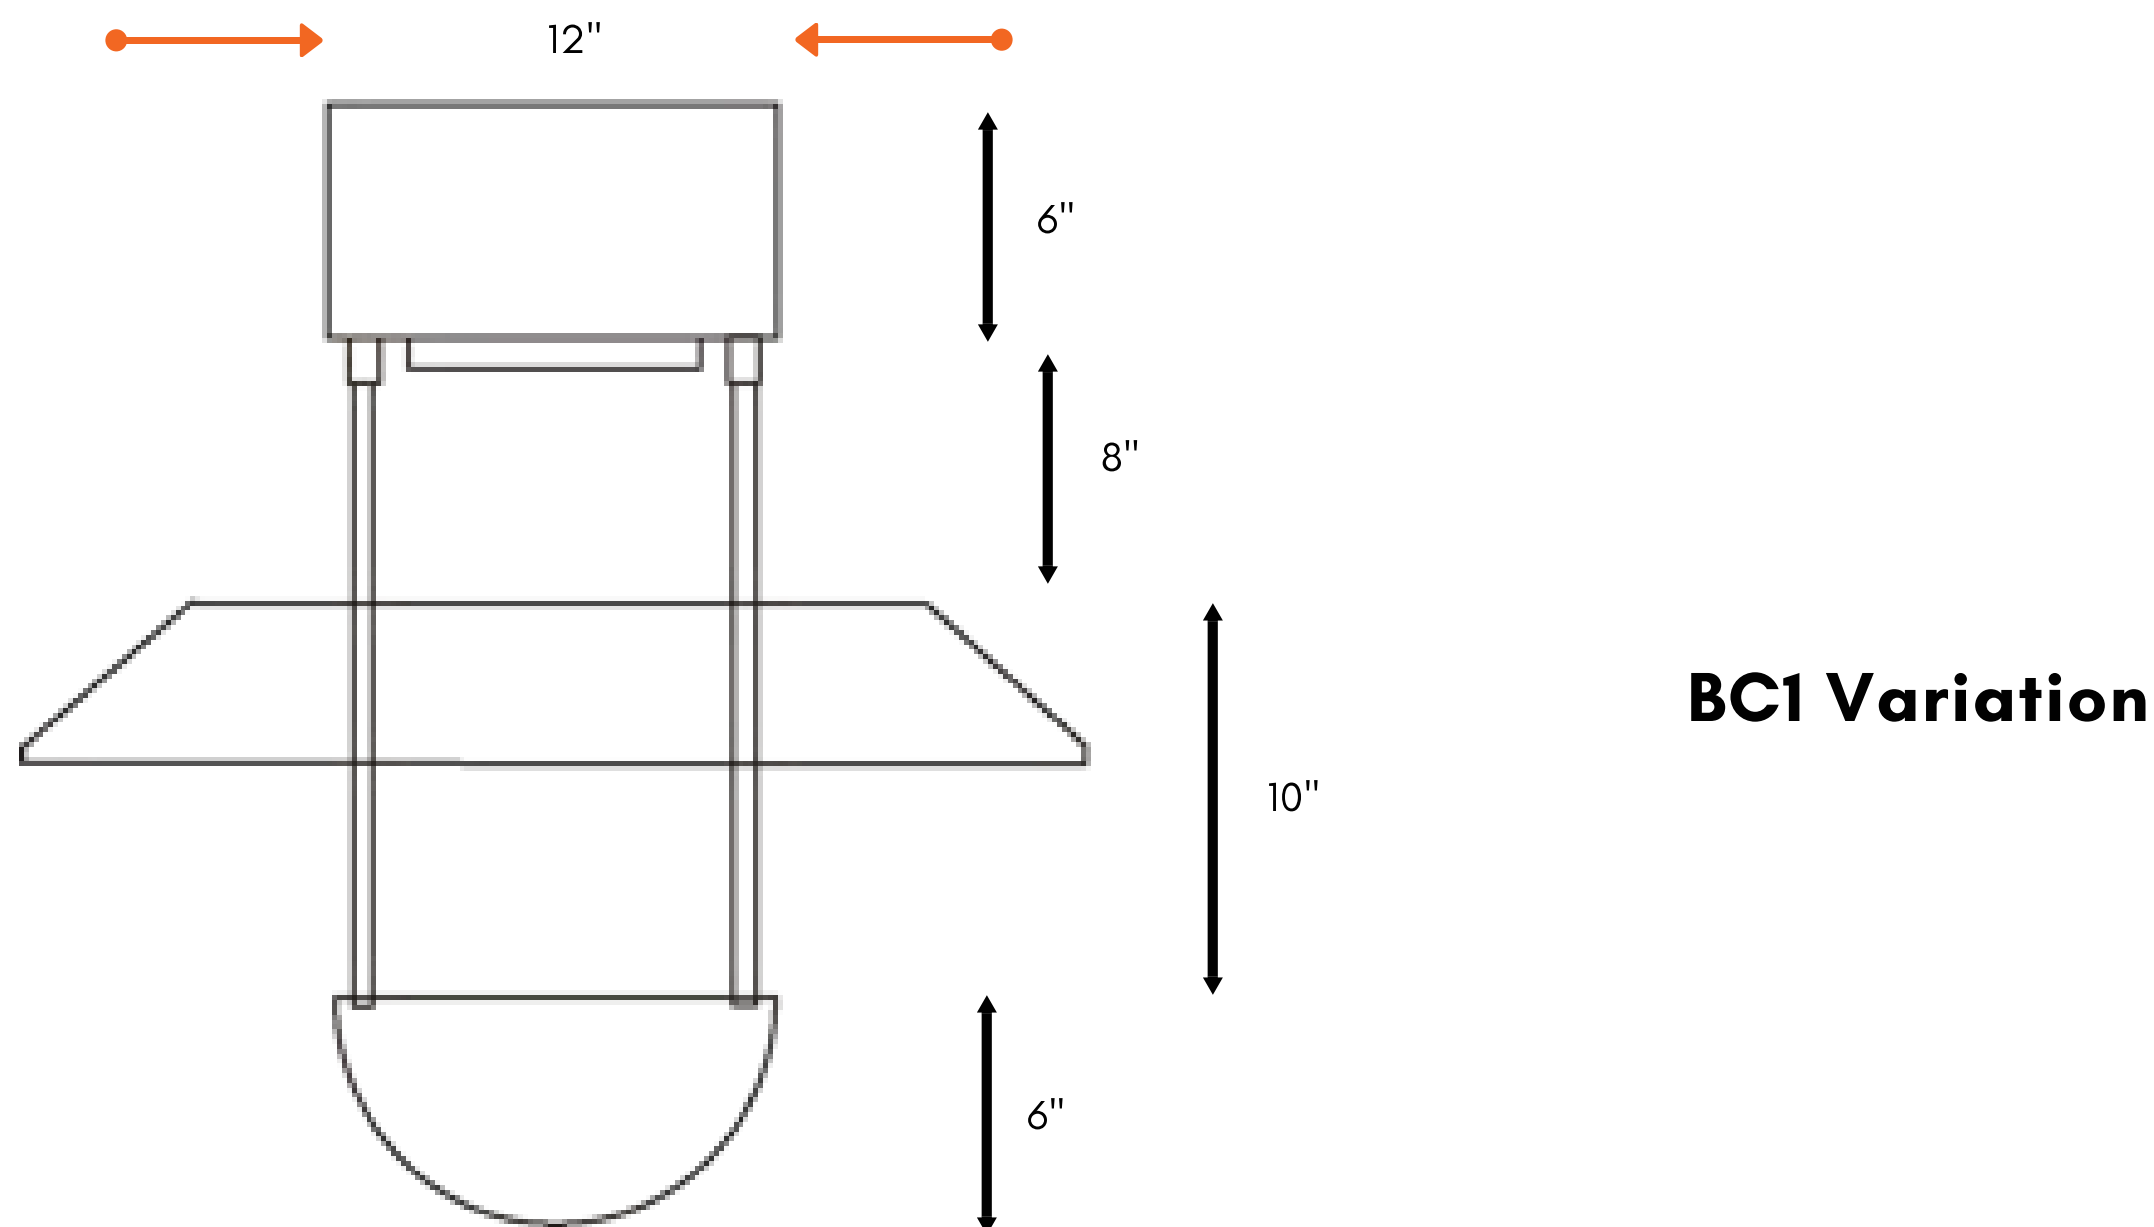

BC1

BC2

**BC3 -
Perforated
hood**

Lamping: 45W LED (Max).

Lumens: 6585 (based on max wattage & 5000K CCT)

Correlated Color Temps: Available in 3000K, 4000K and 5000K (contact for custom).

Lens Detail / Shielding: Select between Clear Glass Lens (CG) or Prismatic Glass Lens (PG).

Electrical: Universal (120-277V) LED Driver is standard. Other options include 347V (Canada) and 480V.

Mounting: Choose (AC) for suspension with aircraft cable or (P) for pendant stem. Custom lengths available. Ceiling mount (CM) also available.

Other Options: Nonstandard options include Emergency Battery (EM), 1% Dimming (DM1), Dimming (0-10V), and Single Fuse (SF).

Finish: Choose the desired paint finish. Standard finishes include Minitex Black (BL), Minitex White (WH), Minitex Silver (SG) and Minitex Bronze (BZ).

Custom Colors Available: See finishes info on the website.