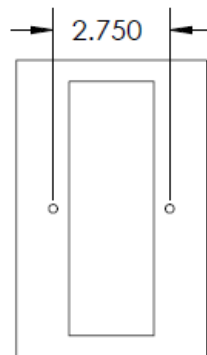

Date:

Type:

Project:

2SBK4 / SBK4 WALL MOUNT

4" square wall mount made from aluminum extrusion. Designed for outdoor installation. Door frames are silicone gasketed for all-weather protection. Standard offering has wide beam light distribution that could be up or down light only (SBK4) or both up & down light (2SBK4). Check out other sizes under Exterior Surface Luminaires. Can also be installed indoors.

Dimensions & Mounting (measurements in inches; drawings are not to scale)

2SBK4

SBK4

MOUNTING DETAILS:

2SBK4

SBK4