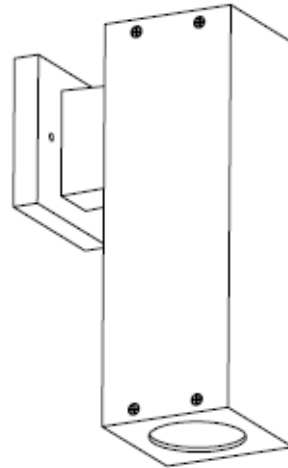

Date:

Type:

Project:

2SBK4 / SBK4 WALL MOUNT

4" square wall mount made from aluminum extrusion. Designed for outdoor installation. Door frames are silicone gasketed for all-weather protection. Standard offering has wide beam light distribution that could be up or down light only (SBK4) or both up & down light (2SBK4). Check out other sizes under Exterior Surface Luminaires. Can also be installed indoors.

Dimensions & Mounting (measurements in inches; drawings are not to scale)

2SBK4

SBK4

MOUNTING DETAILS:

2SBK4

SBK4