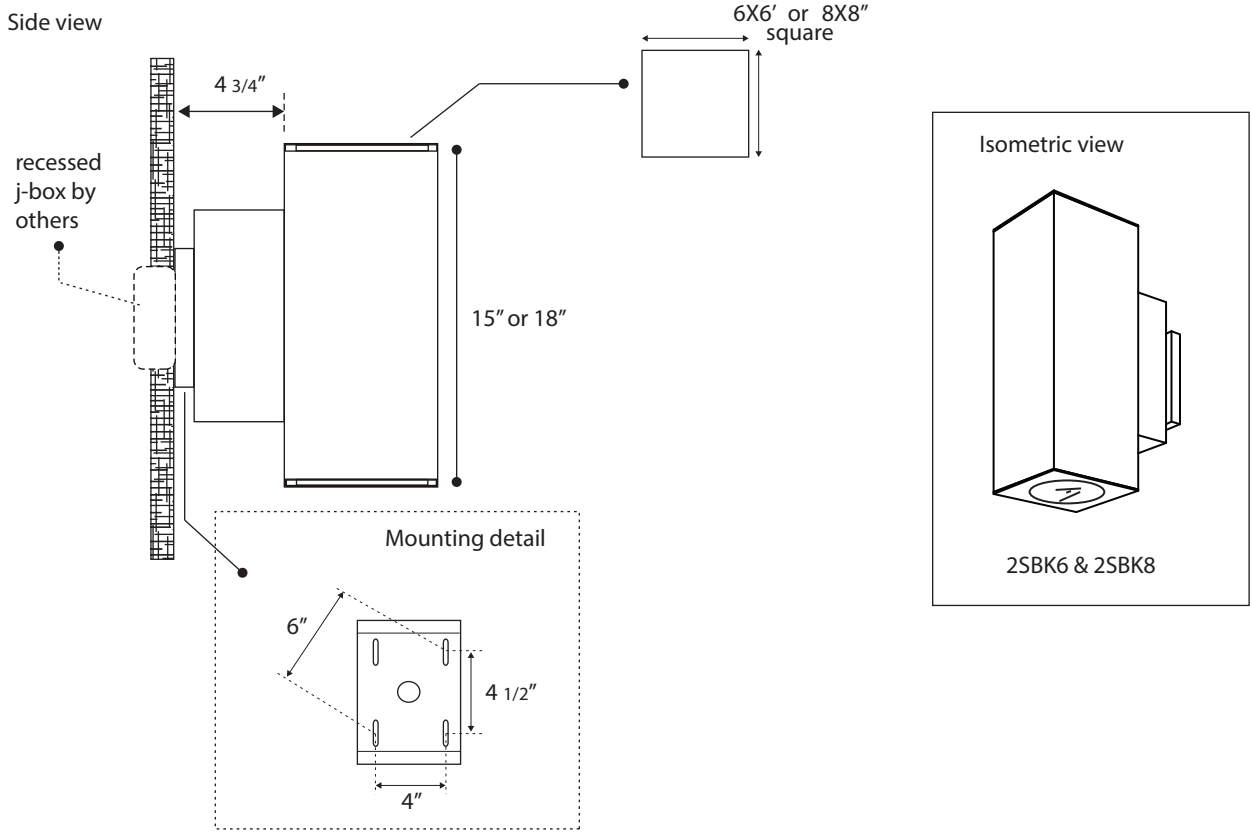

Date
Quote #
Project Name
Type

2SBK - Wall Mount

Description:

Door frame design made of heavy duty aluminum. 2SBK comes with a bi-directional pattern (Up & Down Light). Various beam spreads available such as narrow beam, medium beam, and wide beam.

- Lumens are based on max wattage & 5000K CCT
- IES files available upon request
- Std - Standard Offering

Dimensions & Mounting:

Please note that drawings are not to scale.

Listing:

Complies to CSA and UL standards.